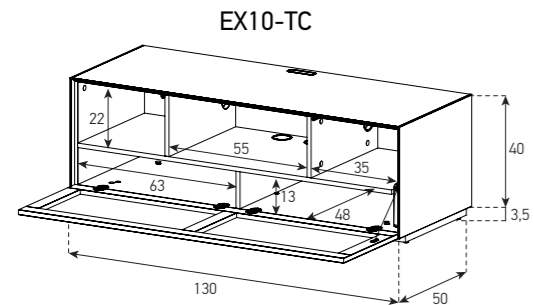

FLOOR CABINETS
160 x 40 CM (WITH HOLE)

160 x 40 CM (WITH HOLE & BRACKET)

FLOOR CABINETS
160 x 40 CM (WITHOUT HOLE)

160 x 25 CM (WITH HOLE)

160 x 25 CM (WITH HOLE & BRACKET)

160 x 25 CM (WITHOUT HOLE)

FLOOR CABINETS
130 x 40 CM (WITH HOLE)