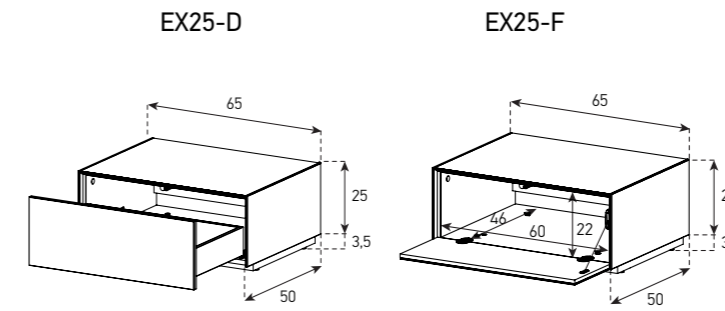

65 x 40 CM

FOR TURN TABLE

FOR MOBILE DEVICE

FLOOR CABINETS
65 x 25 CM

160 x 25 CM

WALL UNITS
160 x 40 CM

WALL UNITS
130 x 40 CM

ED 60-F