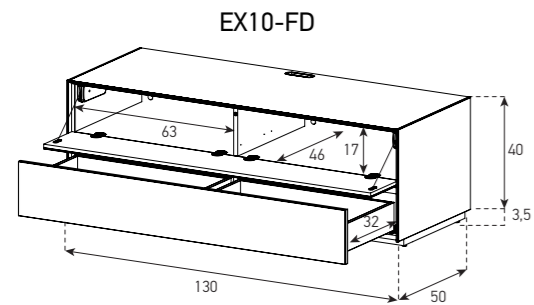

FLOOR CABINETS
160 x 40 CM (WITH HOLE)

160 x 40 CM (WITH HOLE & BRACKET)

FLOOR CABINETS
160 x 40 CM (WITHOUT HOLE)

160 x 25 CM (WITH HOLE)

160 x 25 CM (WITH HOLE & BRACKET)

160 x 25 CM (WITHOUT HOLE)

FLOOR CABINETS
130 x 40 CM (WITH HOLE)