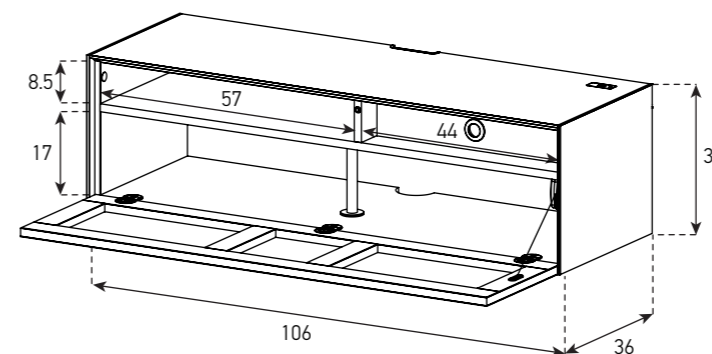

ES50-TS-WL