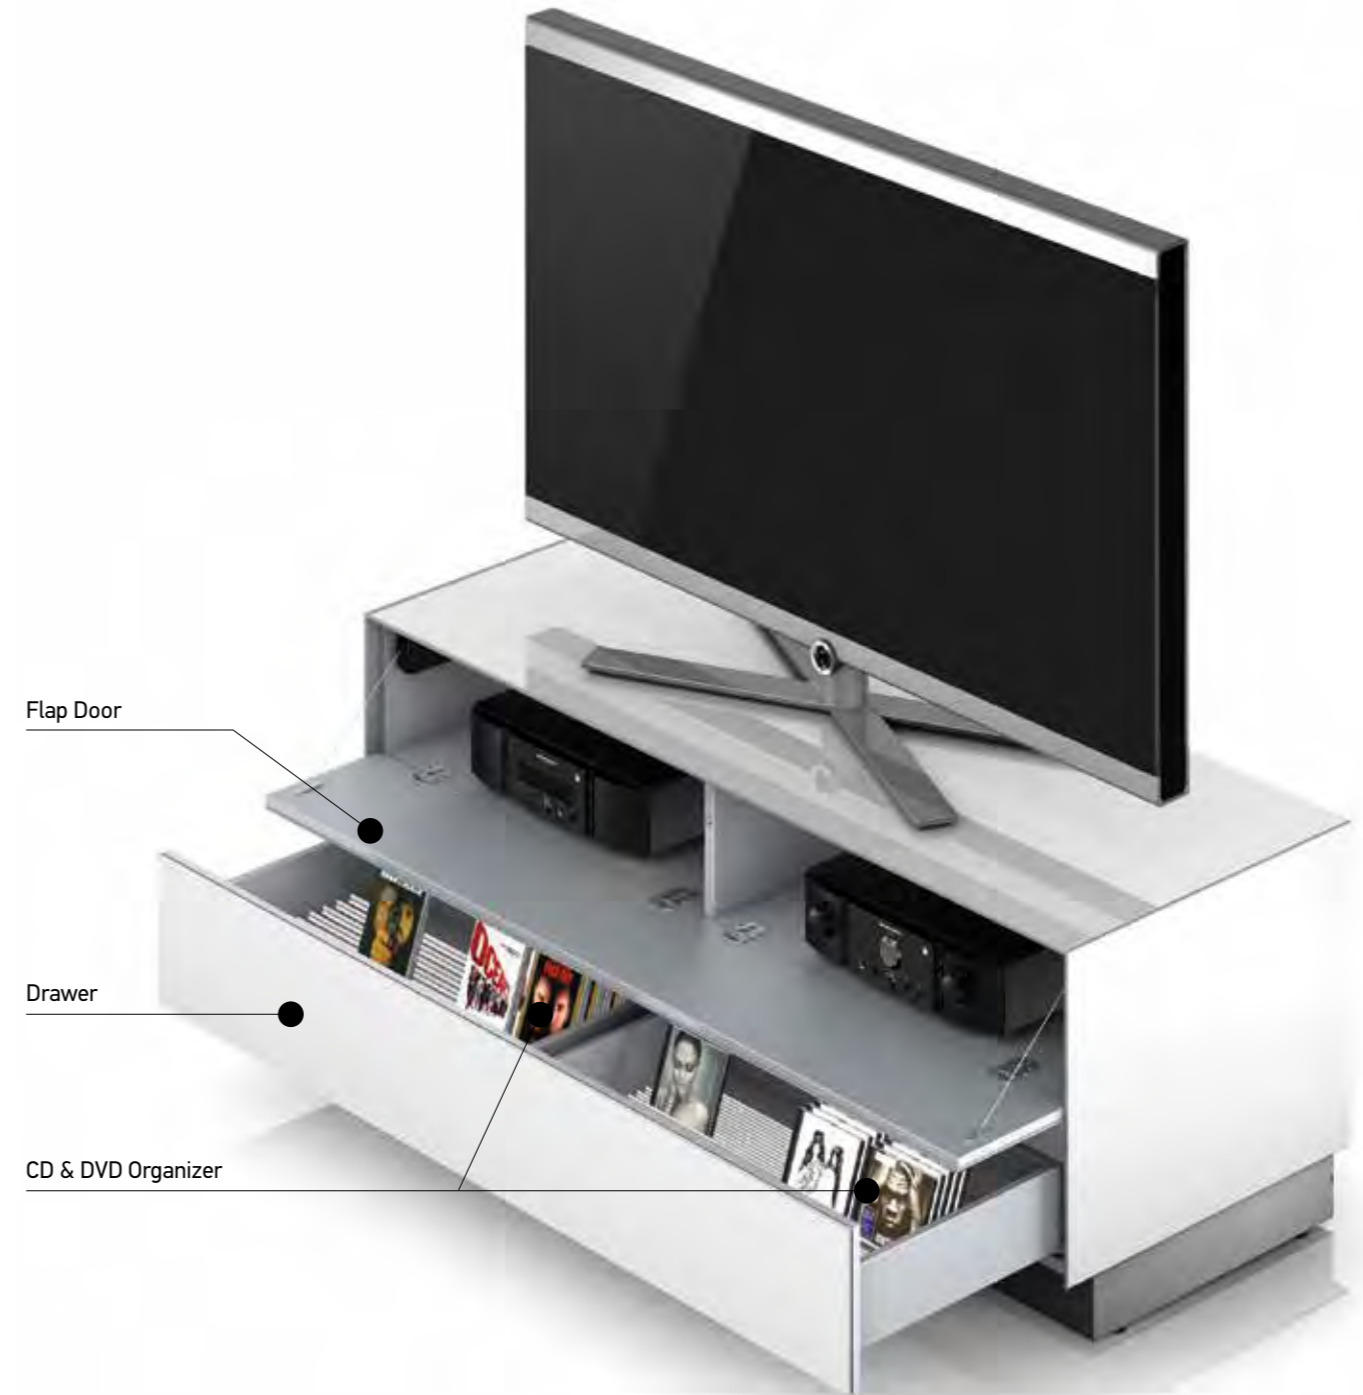

DRAWER SLIDES & FLAP DOORS

High-quality flap mechanisms ensures soft opening and closing. Drawers incorporate high performance and luxury "push to open" mechanisms