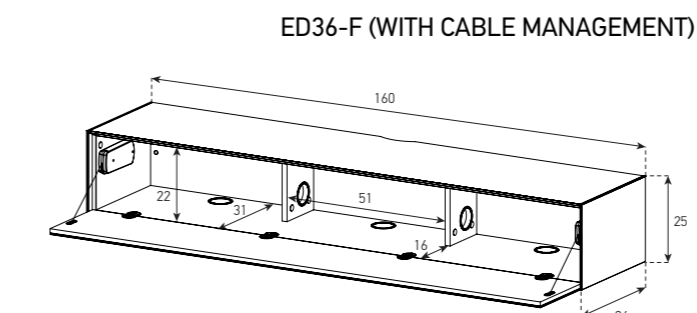

65 x 40 CM

FOR TURN TABLE

FOR MOBILE DEVICE

FLOOR CABINETS
65 x 25 CM

160 x 25 CM

WALL UNITS
160 x 40 CM

WALL UNITS
130 x 40 CM

ED 60-F