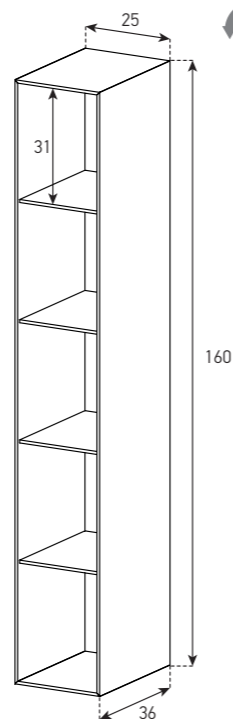

FLOOR CABINETS
160 x 40 CM (WITH HOLE)

160 x 40 CM (WITH HOLE & BRACKET)

FLOOR CABINETS
160 x 40 CM (WITHOUT HOLE)

160 x 25 CM (WITH HOLE)

160 x 25 CM (WITH HOLE & BRACKET)

160 x 25 CM (WITHOUT HOLE)

FLOOR CABINETS
130 x 40 CM (WITH HOLE)

OP 75

65 X 40 CM

OP 50

40 x 130 CM

OP 80

25 x 130 CM

OP 85

40 X 40 CM

OP 45

40 x 160 CM

OP 90

25 x 160 CM

OP 95

WALL UNITS

65 X 25 CM

OP 55

25 X 40 CM

OP 40

SOUND TABLES

106X30 CM

ES50-TS-WL

ES50-TS-SL

COFFEE TABLES

120X60 CM
ES90