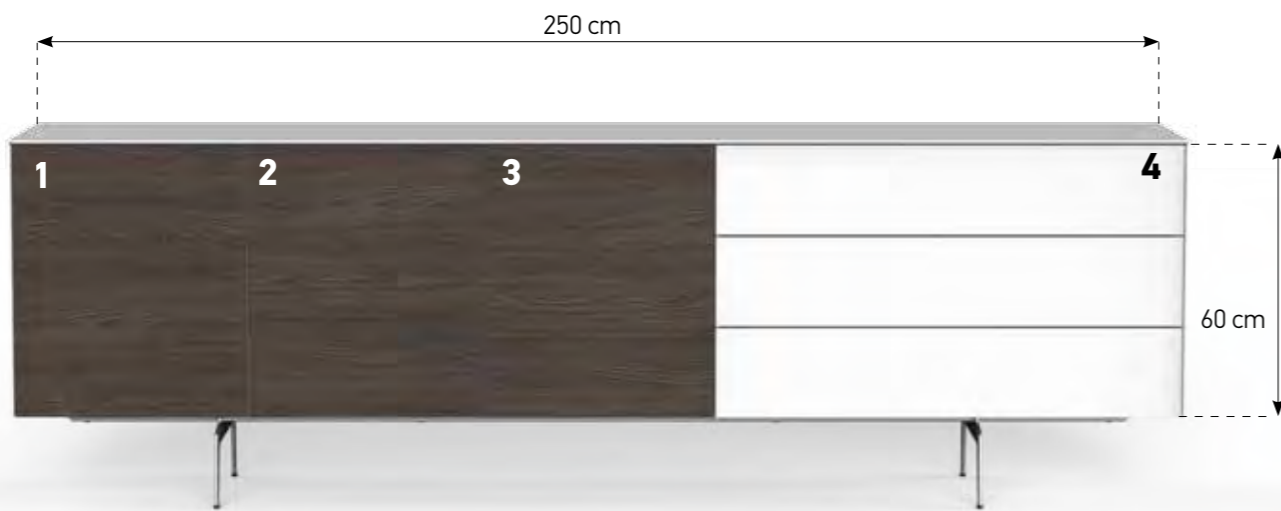

2.

- 1- SB 5064-TOR-SL-B
- 2- SB 5064-TOR-SL-D
- 3- SB 5064-TOR-SL-D
- 4- SB 10061-WHT-SL-C
- 5- SB-TG-WHT-250
- 6- SB-SL-GRY-250