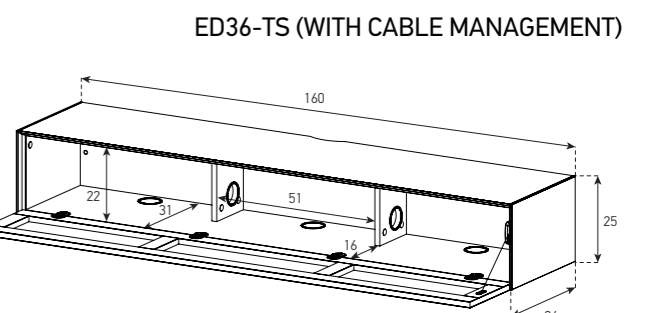

65 x 40 CM

FOR TURN TABLE

FOR MOBILE DEVICE

FLOOR CABINETS
65 x 25 CM

160 x 25 CM

WALL UNITS
160 x 40 CM

WALL UNITS
130 x 40 CM

ED 60-F