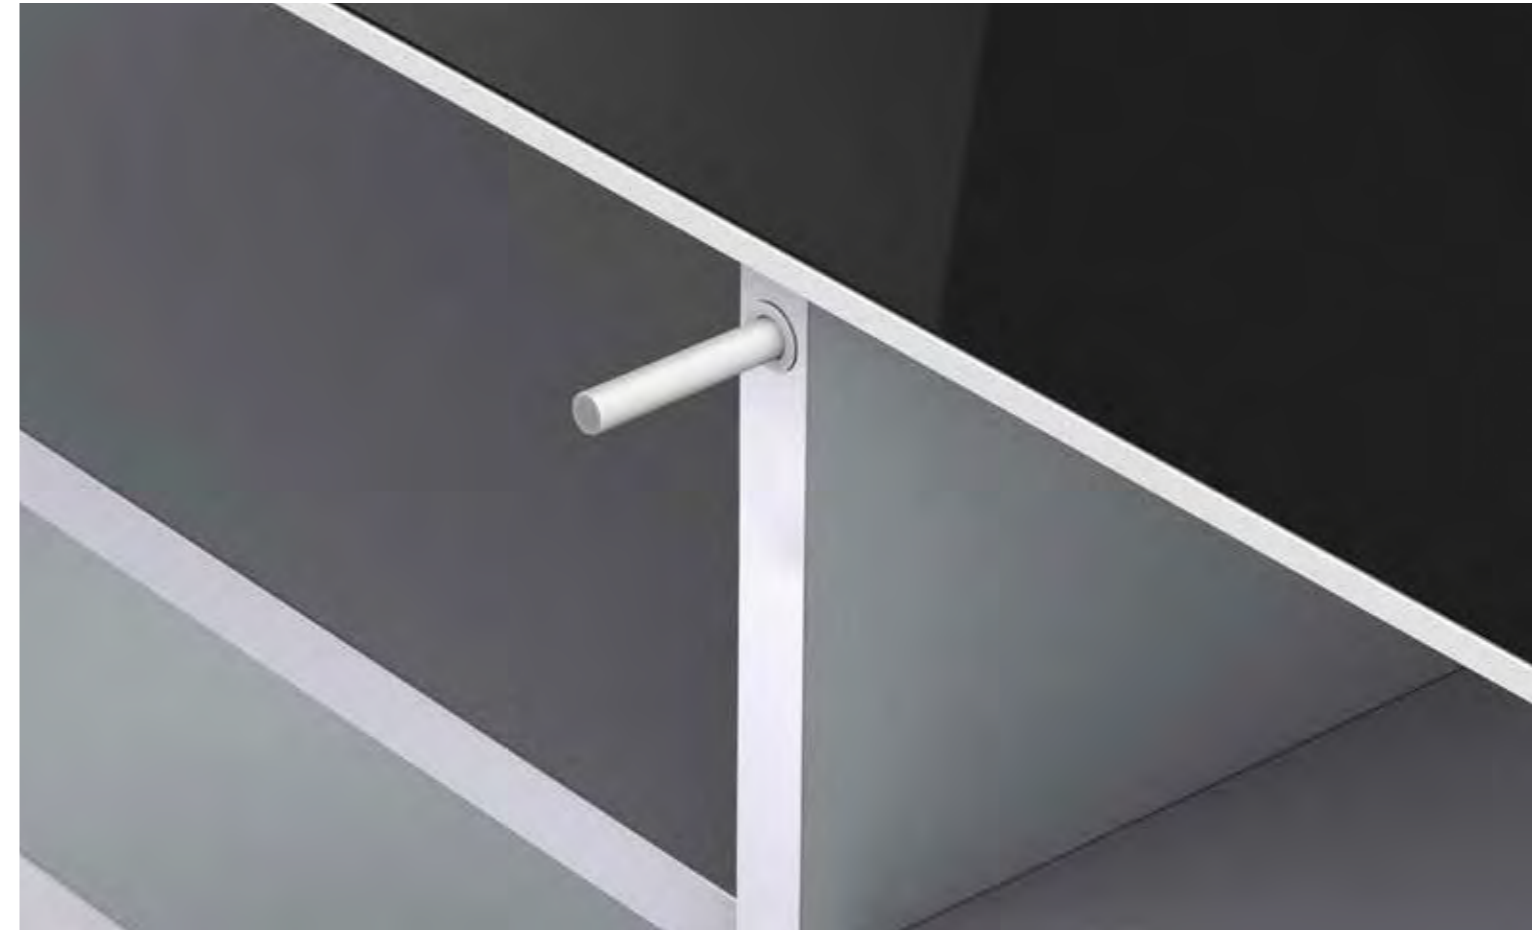

ROTATING MOUNT

Brushed anodised aluminium profile is used for TV mounting and provides rotating and an integrated cable management system.

CABLE MANAGEMENT

Cables are an essential part of your system, but you don't want to see them. Multiple and discrete horizontal and vertical cable channels make for easy access for cabling through shelves whilst keeping them out of sight within the cabinet.

CHOICE OF BASES

2 cm

8 cm

PUSH TO OPEN MECHANISM

ANODISED ALUMINIUM EDGES

Careful use of anodized aluminium profiles creates impact resistance edges.

ADJUSTABLE LEVELLING FEET

COLOR VARIABLES