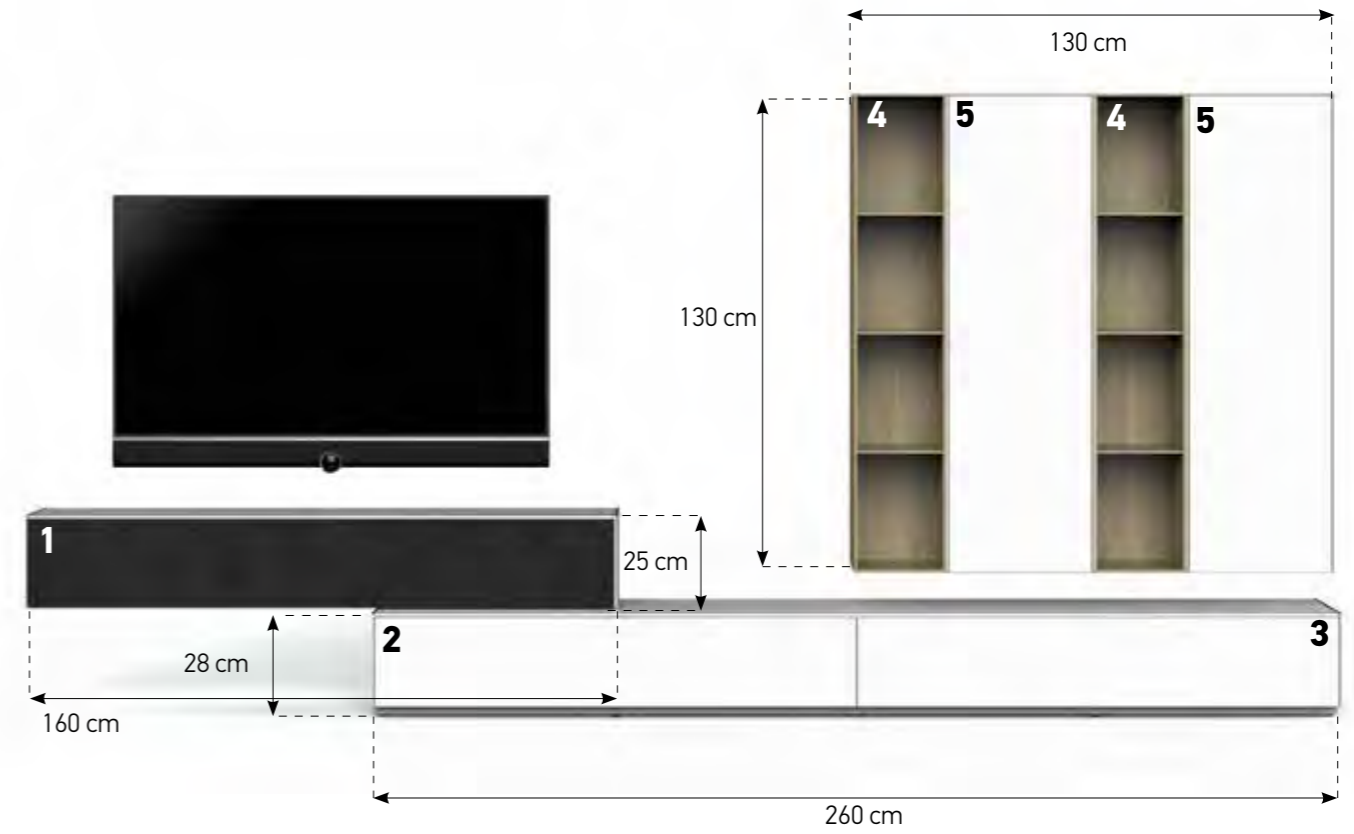

9.

- 1- ED35-TS-WHT-BLK-A
- 2- EX17-F-WHT-WHT-2-B
- 3- EX17-F-WHT-WHT-2-C
- 4- OP85-OAK
- 5- ED80-DR-WHT-WHT-A