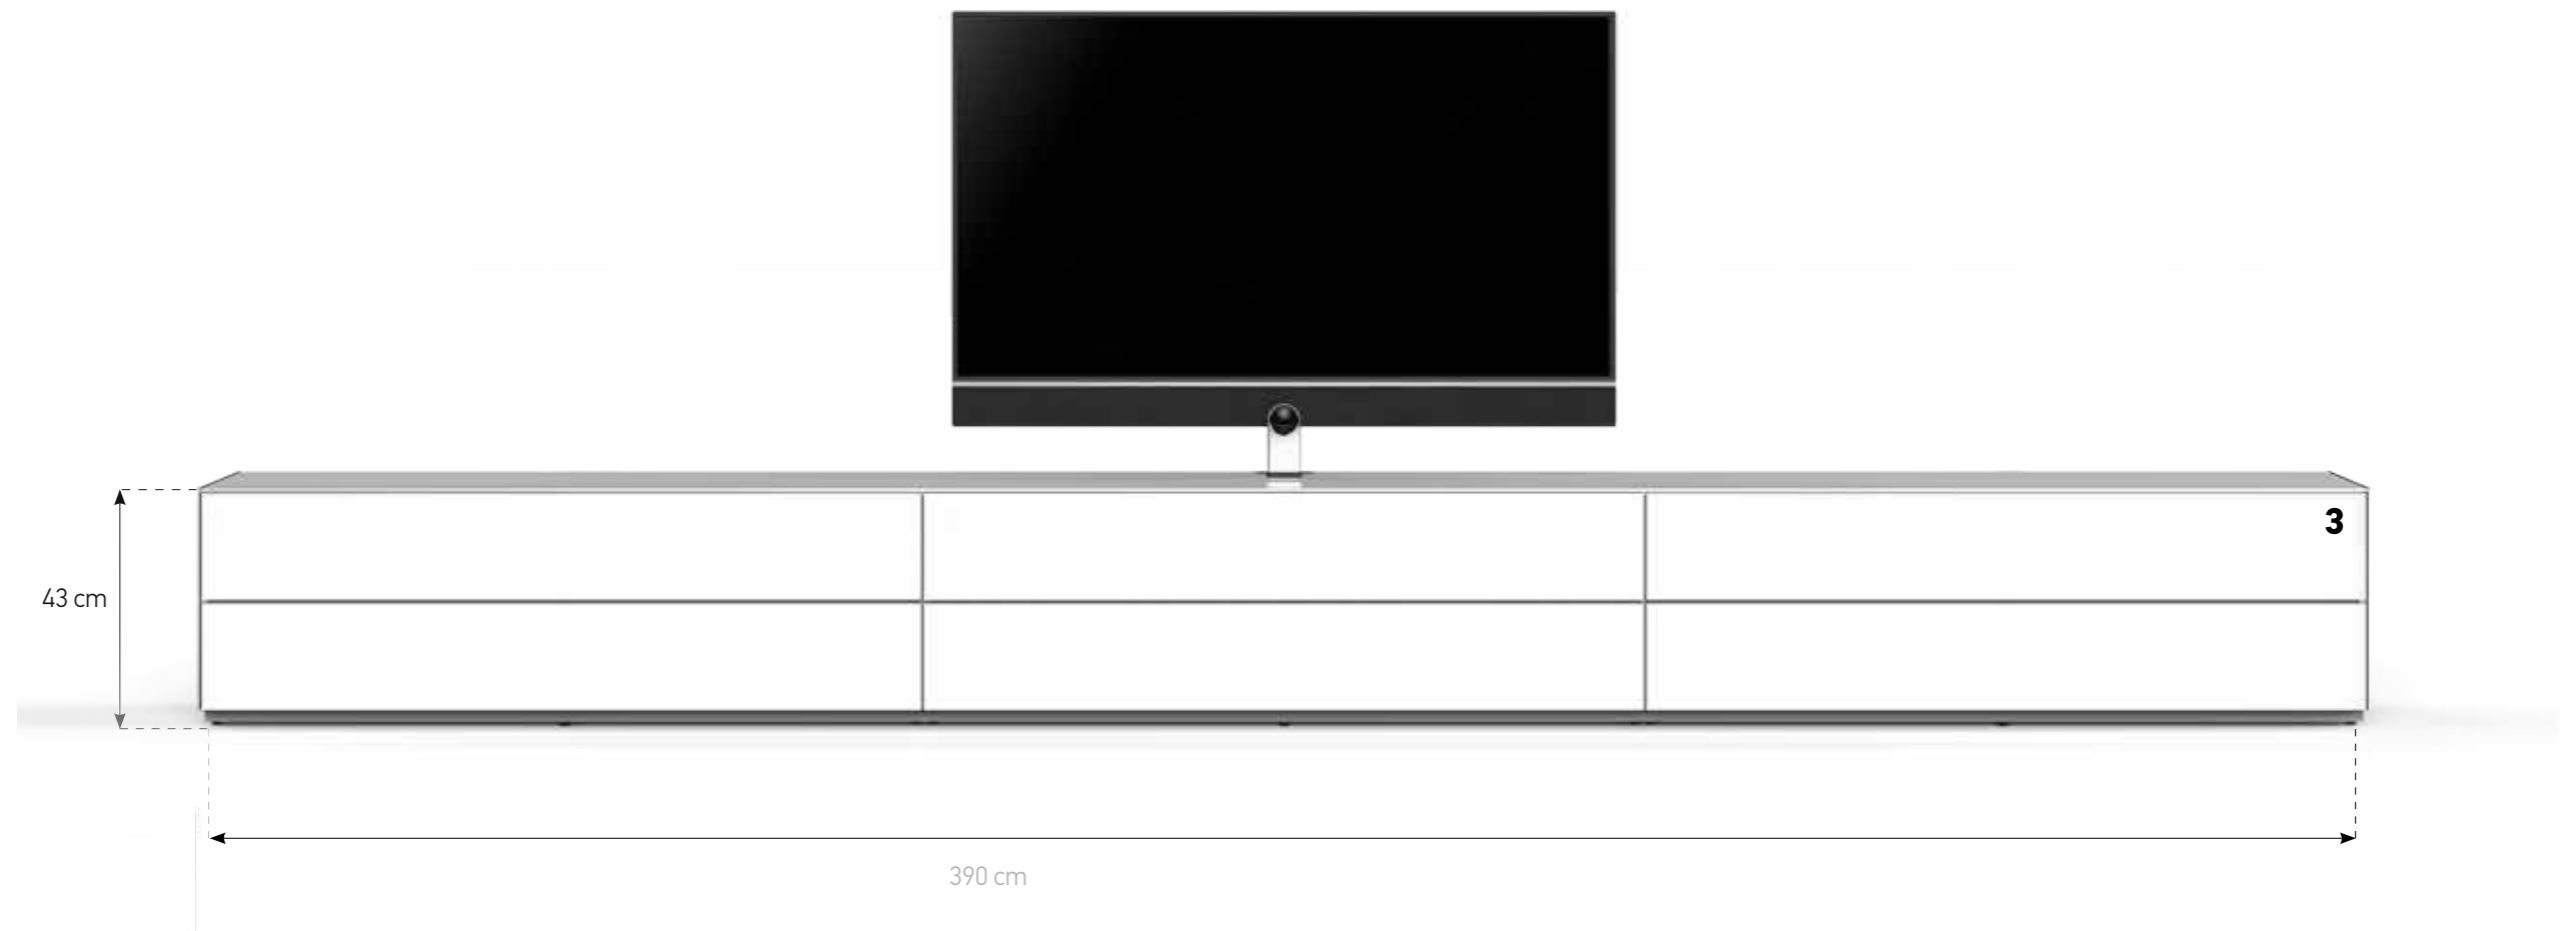

3.

- 1- EX12-FD-WHT-WHT-2-B
- 2- EX11-FD-WHT-WHT-2-D
- 3- EX12-DD-WHT-WHT-2-C