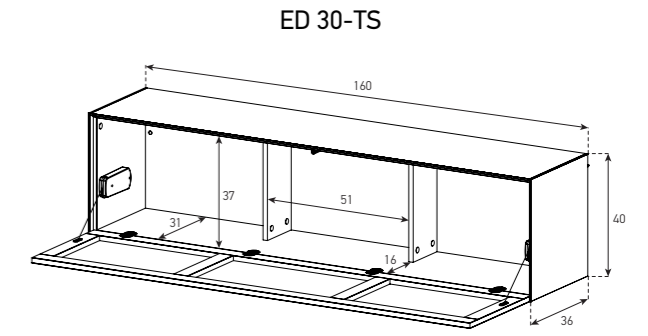

65 x 40 CM

FOR TURN TABLE

FOR MOBILE DEVICE

FLOOR CABINETS
65 x 25 CM

160 x 25 CM

WALL UNITS
160 x 40 CM

WALL UNITS
130 x 40 CM

ED 60-F