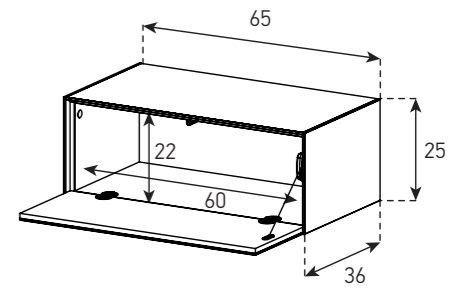

ED 66-TS (WITH CABLE MANAGEMENT)

WALL UNITS
65 x 40 CM

ED 50-F

ED 50-U

40 x 100 CM
ED 70-DR

40 x 130 CM
ED 80-DR

40 x 160 CM
ED 90-DR

65 x 25 CM

ED 55-F

25 x 100 CM
ED 75-DR

25 x 130 CM
ED 85-DR

25 x 160 CM
ED 95-DR

WALL UNITS

Open cabinets can be hang either vertical or horizontal
40 x 100 CM

OP 70

25 x 100 CM