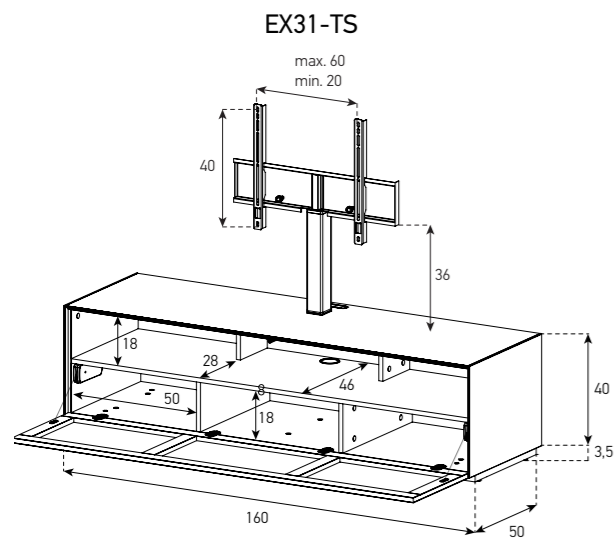

FLOOR CABINETS
160 x 40 CM (WITH HOLE)

160 x 40 CM (WITH HOLE & BRACKET)

FLOOR CABINETS
160 x 40 CM (WITHOUT HOLE)

160 x 25 CM (WITH HOLE)

160 x 25 CM (WITH HOLE & BRACKET)

160 x 25 CM (WITHOUT HOLE)

FLOOR CABINETS
130 x 40 CM (WITH HOLE)