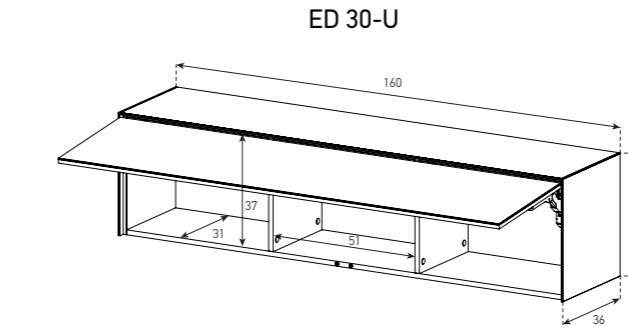

65 x 40 CM

FOR TURN TABLE

FOR MOBILE DEVICE

FLOOR CABINETS
65 x 25 CM

160 x 25 CM

WALL UNITS
160 x 40 CM

WALL UNITS
130 x 40 CM

ED 60-F