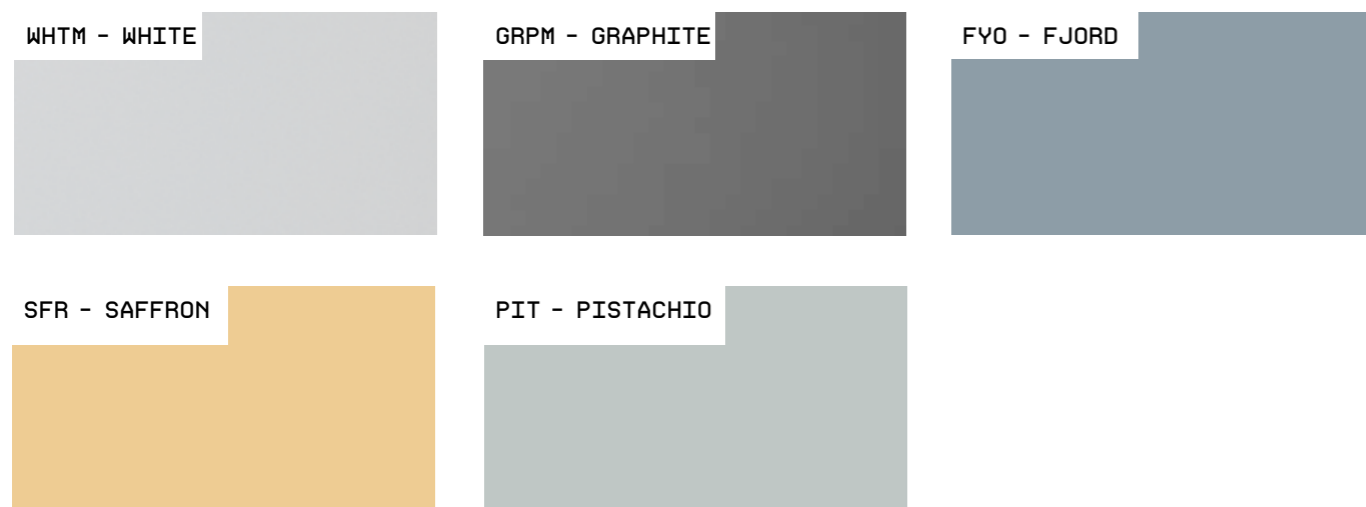

CHOICE OF BASES

2 cm

8 cm

PUSH TO OPEN MECHANISM

ANODISED ALUMINIUM EDGES

Careful use of anodized aluminium profiles creates impact resistance edges.

ADJUSTABLE LEVELLING FEET

COLOR VARIABLES

Finishes to match different tastes and needs. tempered glass colors and wood finishes, allow you to choose and compliment your style.

GLASS COLORS

MATT GLASS COLORS

TEXTILE COLORS

WOOD COLORS

SAMPLE COMBINATIONS