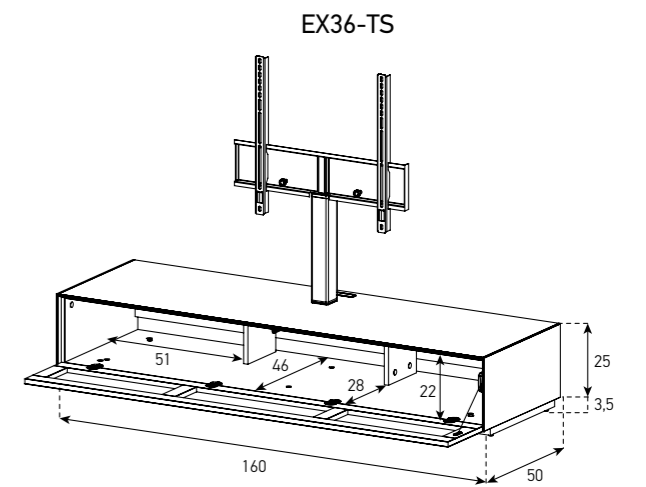

FLOOR CABINETS
160 x 40 CM (WITH HOLE)

160 x 40 CM (WITH HOLE & BRACKET)

FLOOR CABINETS
160 x 40 CM (WITHOUT HOLE)

160 x 25 CM (WITH HOLE)

160 x 25 CM (WITH HOLE & BRACKET)

160 x 25 CM (WITHOUT HOLE)

FLOOR CABINETS
130 x 40 CM (WITH HOLE)