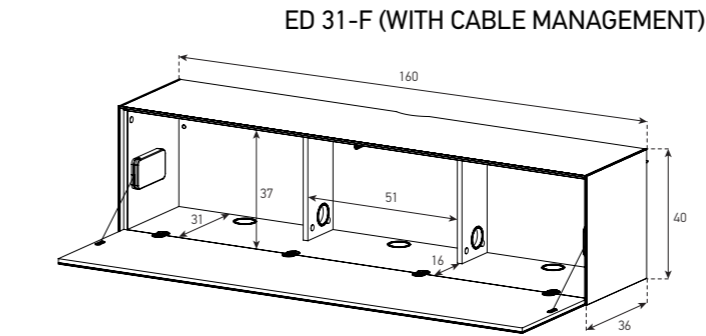

65 x 40 CM

FOR TURN TABLE

FOR MOBILE DEVICE

FLOOR CABINETS
65 x 25 CM

160 x 25 CM

WALL UNITS
160 x 40 CM

WALL UNITS
130 x 40 CM

ED 60-F