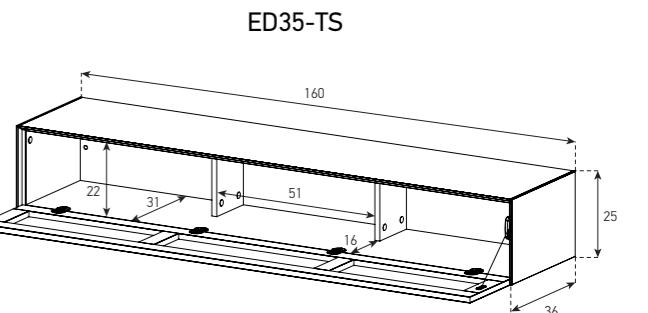

65 x 40 CM

FOR TURN TABLE

FOR MOBILE DEVICE

FLOOR CABINETS
65 x 25 CM

160 x 25 CM

WALL UNITS
160 x 40 CM

WALL UNITS
130 x 40 CM

ED 60-F