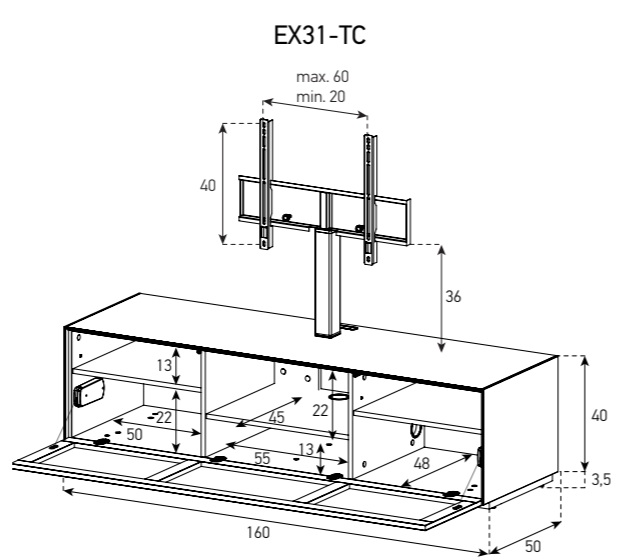

FLOOR CABINETS
160 x 40 CM (WITH HOLE)

160 x 40 CM (WITH HOLE & BRACKET)

FLOOR CABINETS
160 x 40 CM (WITHOUT HOLE)

160 x 25 CM (WITH HOLE)

160 x 25 CM (WITH HOLE & BRACKET)

160 x 25 CM (WITHOUT HOLE)

FLOOR CABINETS
130 x 40 CM (WITH HOLE)