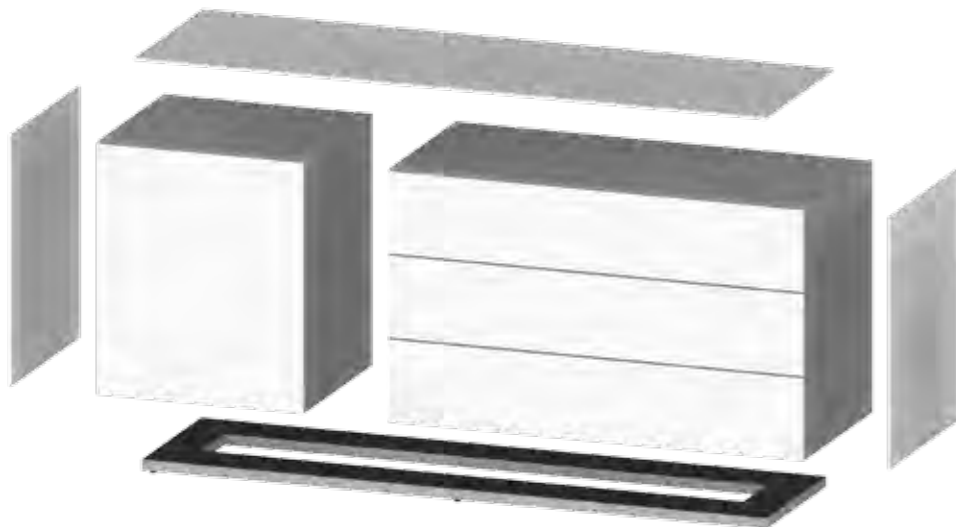

The different boxes are put next to each other with a continuous delicate glass on top
Sideboard is available in both standing on wood base or a metal frame.

MODULAR CONSTRUCTION

CHOICE OF BASES

ADJUSTABLE LEVELLING FEET

DRAWER SLIDES FLAP DOORS & DOORS

High-quality flap mechanisms ensures soft opening and closing. Drawers incorporate high performance and luxury "push to open" mechanisms

COLOR VARIABLES

Finishes to match different tastes and needs. tempered glass colors and wood finishes, allow you to choose and compliment your style.