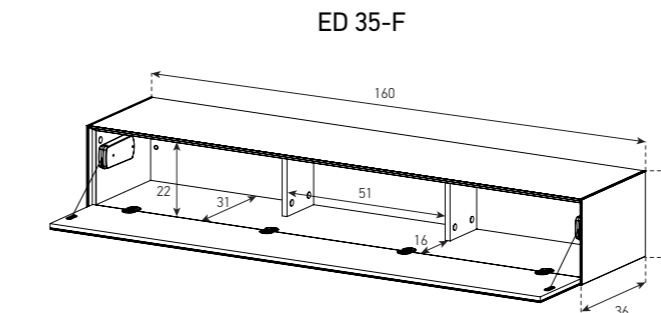

FLOOR CABINETS
130 x 40 CM (WITH HOLE & BRACKET)

FLOOR CABINETS
130 x 40 CM (WITHOUT HOLE)

FLOOR CABINETS
130 x 25 CM (WITH HOLE)

130 x 25 CM (WITH HOLE & BRACKET)

FLOOR CABINETS
130 x 25 CM (WITHOUT HOLE)

65 x 40 CM

FOR TURN TABLE

FOR MOBILE DEVICE

FLOOR CABINETS
65 x 25 CM

160 x 25 CM

WALL UNITS
160 x 40 CM

WALL UNITS
130 x 40 CM

ED 60-F