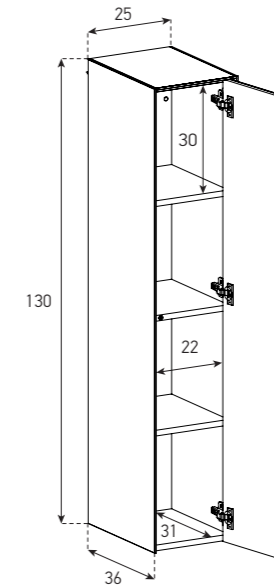

ED 66-TS (WITH CABLE MANAGEMENT)

WALL UNITS
65 x 40 CM

ED 50-F

ED 50-U

40 x 100 CM
ED 70-DR

40 x 130 CM
ED 80-DR

40 x 160 CM
ED 90-DR

65 x 25 CM

ED 55-F

25 x 100 CM
ED 75-DR

25 x 130 CM
ED 85-DR

25 x 160 CM
ED 95-DR

WALL UNITS

Open cabinets can be hang either vertical or horizontal
40 x 100 CM

OP 70

25 x 100 CM