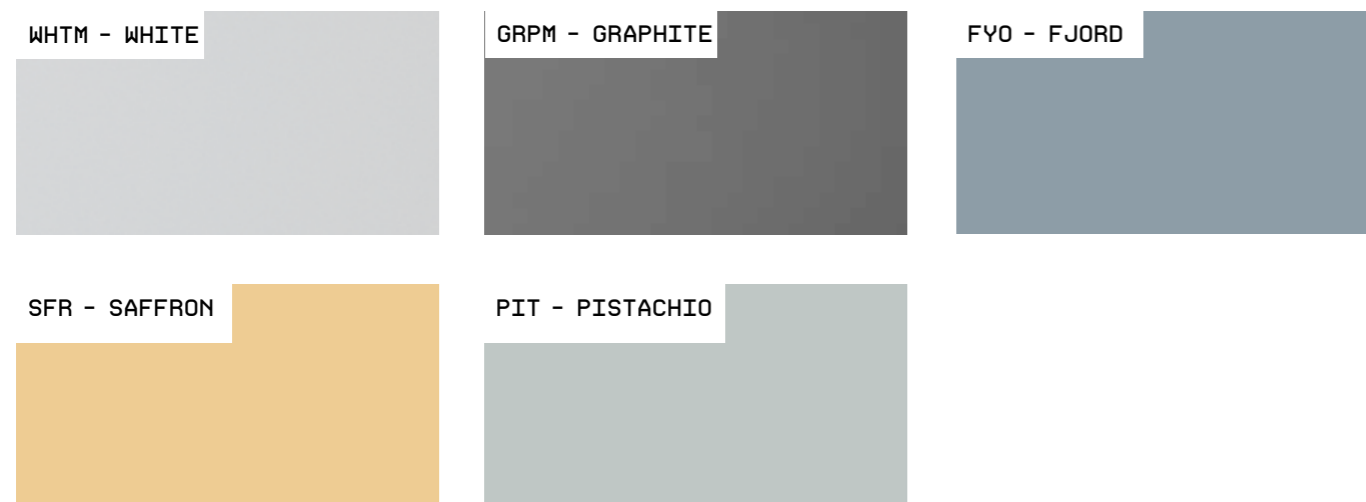

DRAWER SLIDES FLAP DOORS & DOORS

High-quality flap mechanisms ensures soft opening and closing. Drawers incorporate high performance and luxury "push to open" mechanisms

COLOR VARIABLES

Finishes to match different tastes and needs. tempered glass colors and wood finishes, allow you to choose and compliment your style.

GLASS COLORS

MATT GLASS COLORS

WOOD COLORS

SAMPLE COMBINATIONS

1.

- 1- SB 6564-FYO-SL-B
- 2- SB 6563-FYO-SL-D
- 3- SB 6565-FYO-SL-C
- 4- SB-TG-FYO-195
- 5- SB-SL-GRY-195

2.

- 1- SB 5064-TOR-SL-B
- 2- SB 5064-TOR-SL-D
- 3- SB 5064-TOR-SL-D
- 4- SB 10061-WHT-SL-C
- 5- SB-TG-WHT-250
- 6- SB-SL-GRY-250

3.

- 1- SB 10083-GRP-BS-B
- 2- SB 10082-BLK-BS-C
- 3- SB-TG-BLK-200

4.

- 1- SB 6564-OAK-WHT-BS-B
- 2- SB 6564-OAK-WHT-BS-D
- 3- SB 6564-OAK-WHT-BS-D
- 4- SB 6564-OAK-WHT-BS-C
- 5- SB-TG-WHT-260

5.

- 1- SB 5063-GRP-SL-B
- 2- SB 6564-GRP-SL-D
- 3- SB 10062-GRP-SL-C
- 4- SB-TG-GRP-215
- 5- SB-SL-GRY-215