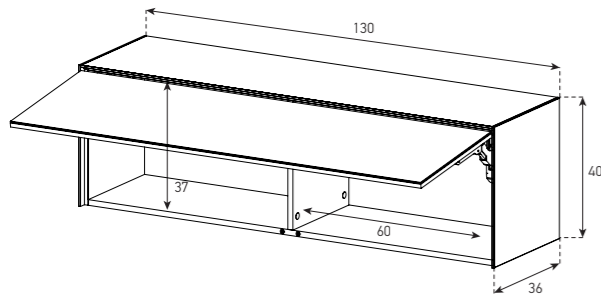

WALL UNITS
130 x 40 CM

ED 60-U

130 x 25 CM

WALL UNITS
65 x 40 CM

40 x 100 CM
ED 70-DR

40 x 130 CM
ED 80-DR

40 x 160 CM
ED 90-DR

65 x 25 CM

25 x 100 CM
ED 75-DR

25 x 130 CM
ED 85-DR

25 x 160 CM
ED 95-DR