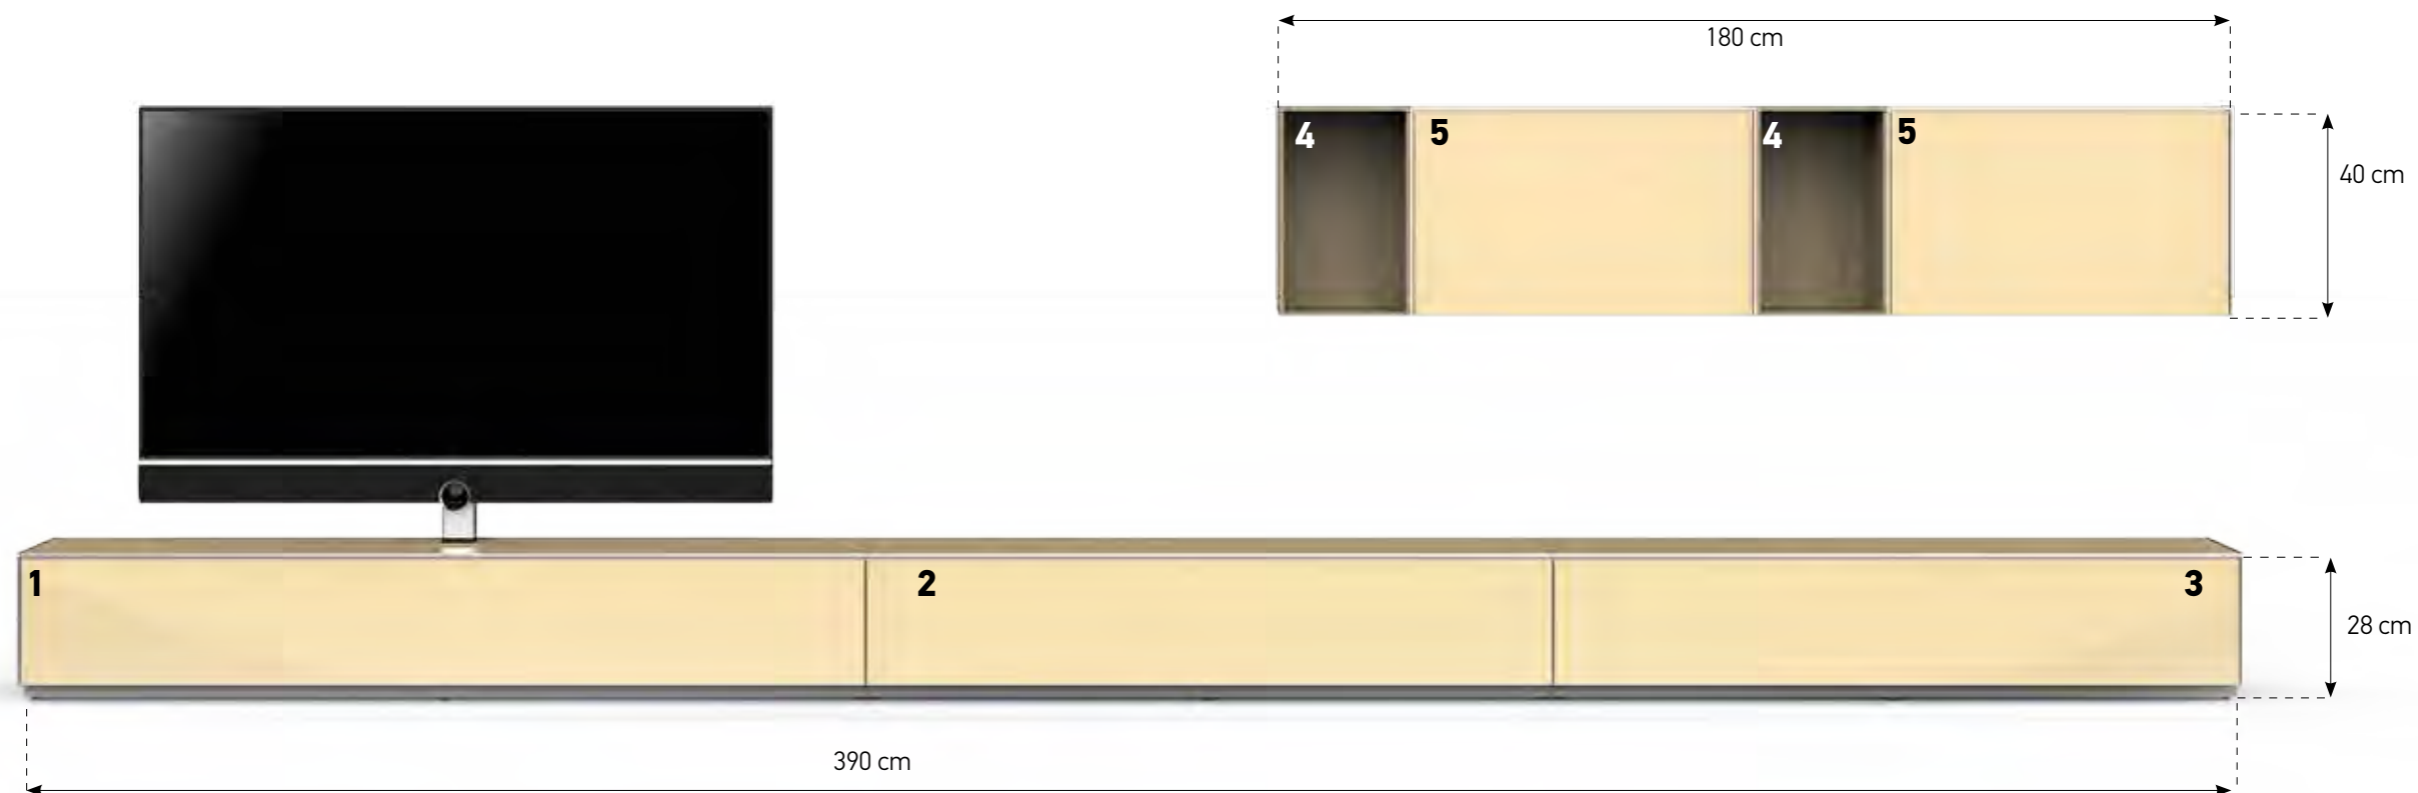

11.

- 1- EX16-F-SFR-SFR-2-B
- 2- EX17-F-SFR-SFR-2-D
- 3- EX17-D-SFR-SFR-2-C
- 4- OP40-OAK
- 5- ED50-F-SFR-SFR-A