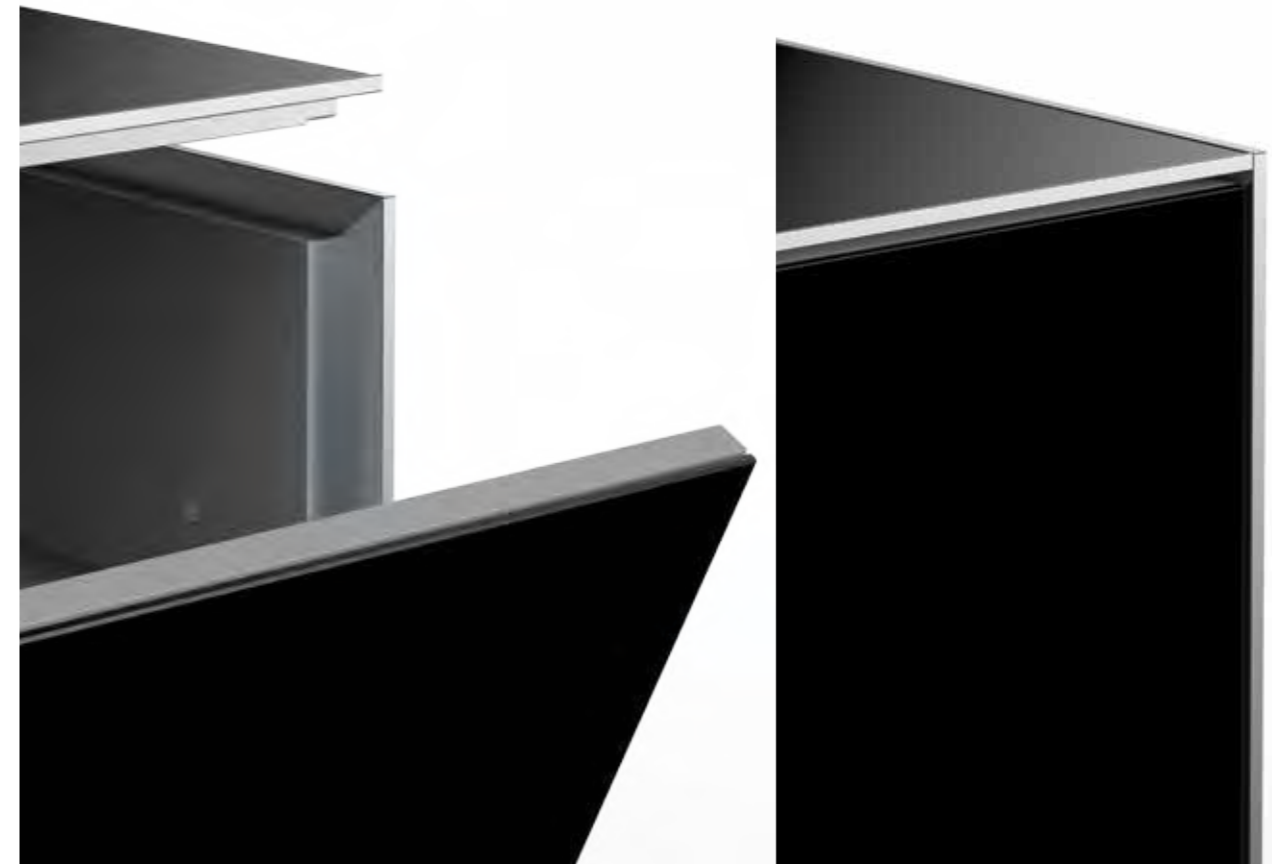

PUSH TO OPEN MECHANISM

ANODISED ALUMINIUM EDGES

Careful use of anodized aluminium profiles creates impact resistance edges.

ADJUSTABLE LEVELLING FEET