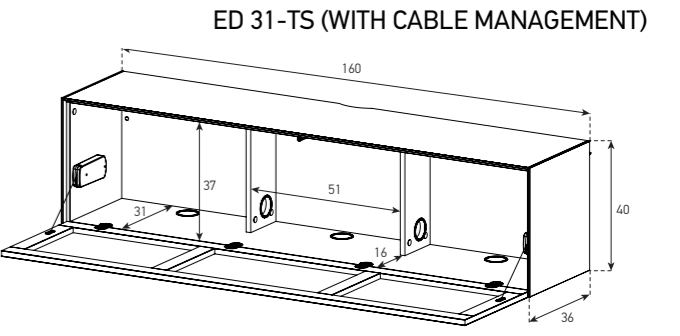

65 x 40 CM

FOR TURN TABLE

FOR MOBILE DEVICE

FLOOR CABINETS
65 x 25 CM

160 x 25 CM

WALL UNITS
160 x 40 CM

WALL UNITS
130 x 40 CM

ED 60-F