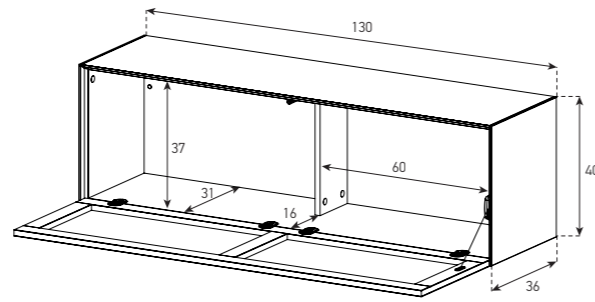

WALL UNITS
130 x 40 CM

ED 60-TS

130 x 25 CM

WALL UNITS
65 x 40 CM

40 x 100 CM
ED 70-DR

40 x 130 CM
ED 80-DR

40 x 160 CM
ED 90-DR

65 x 25 CM

25 x 100 CM
ED 75-DR

25 x 130 CM
ED 85-DR

25 x 160 CM
ED 95-DR