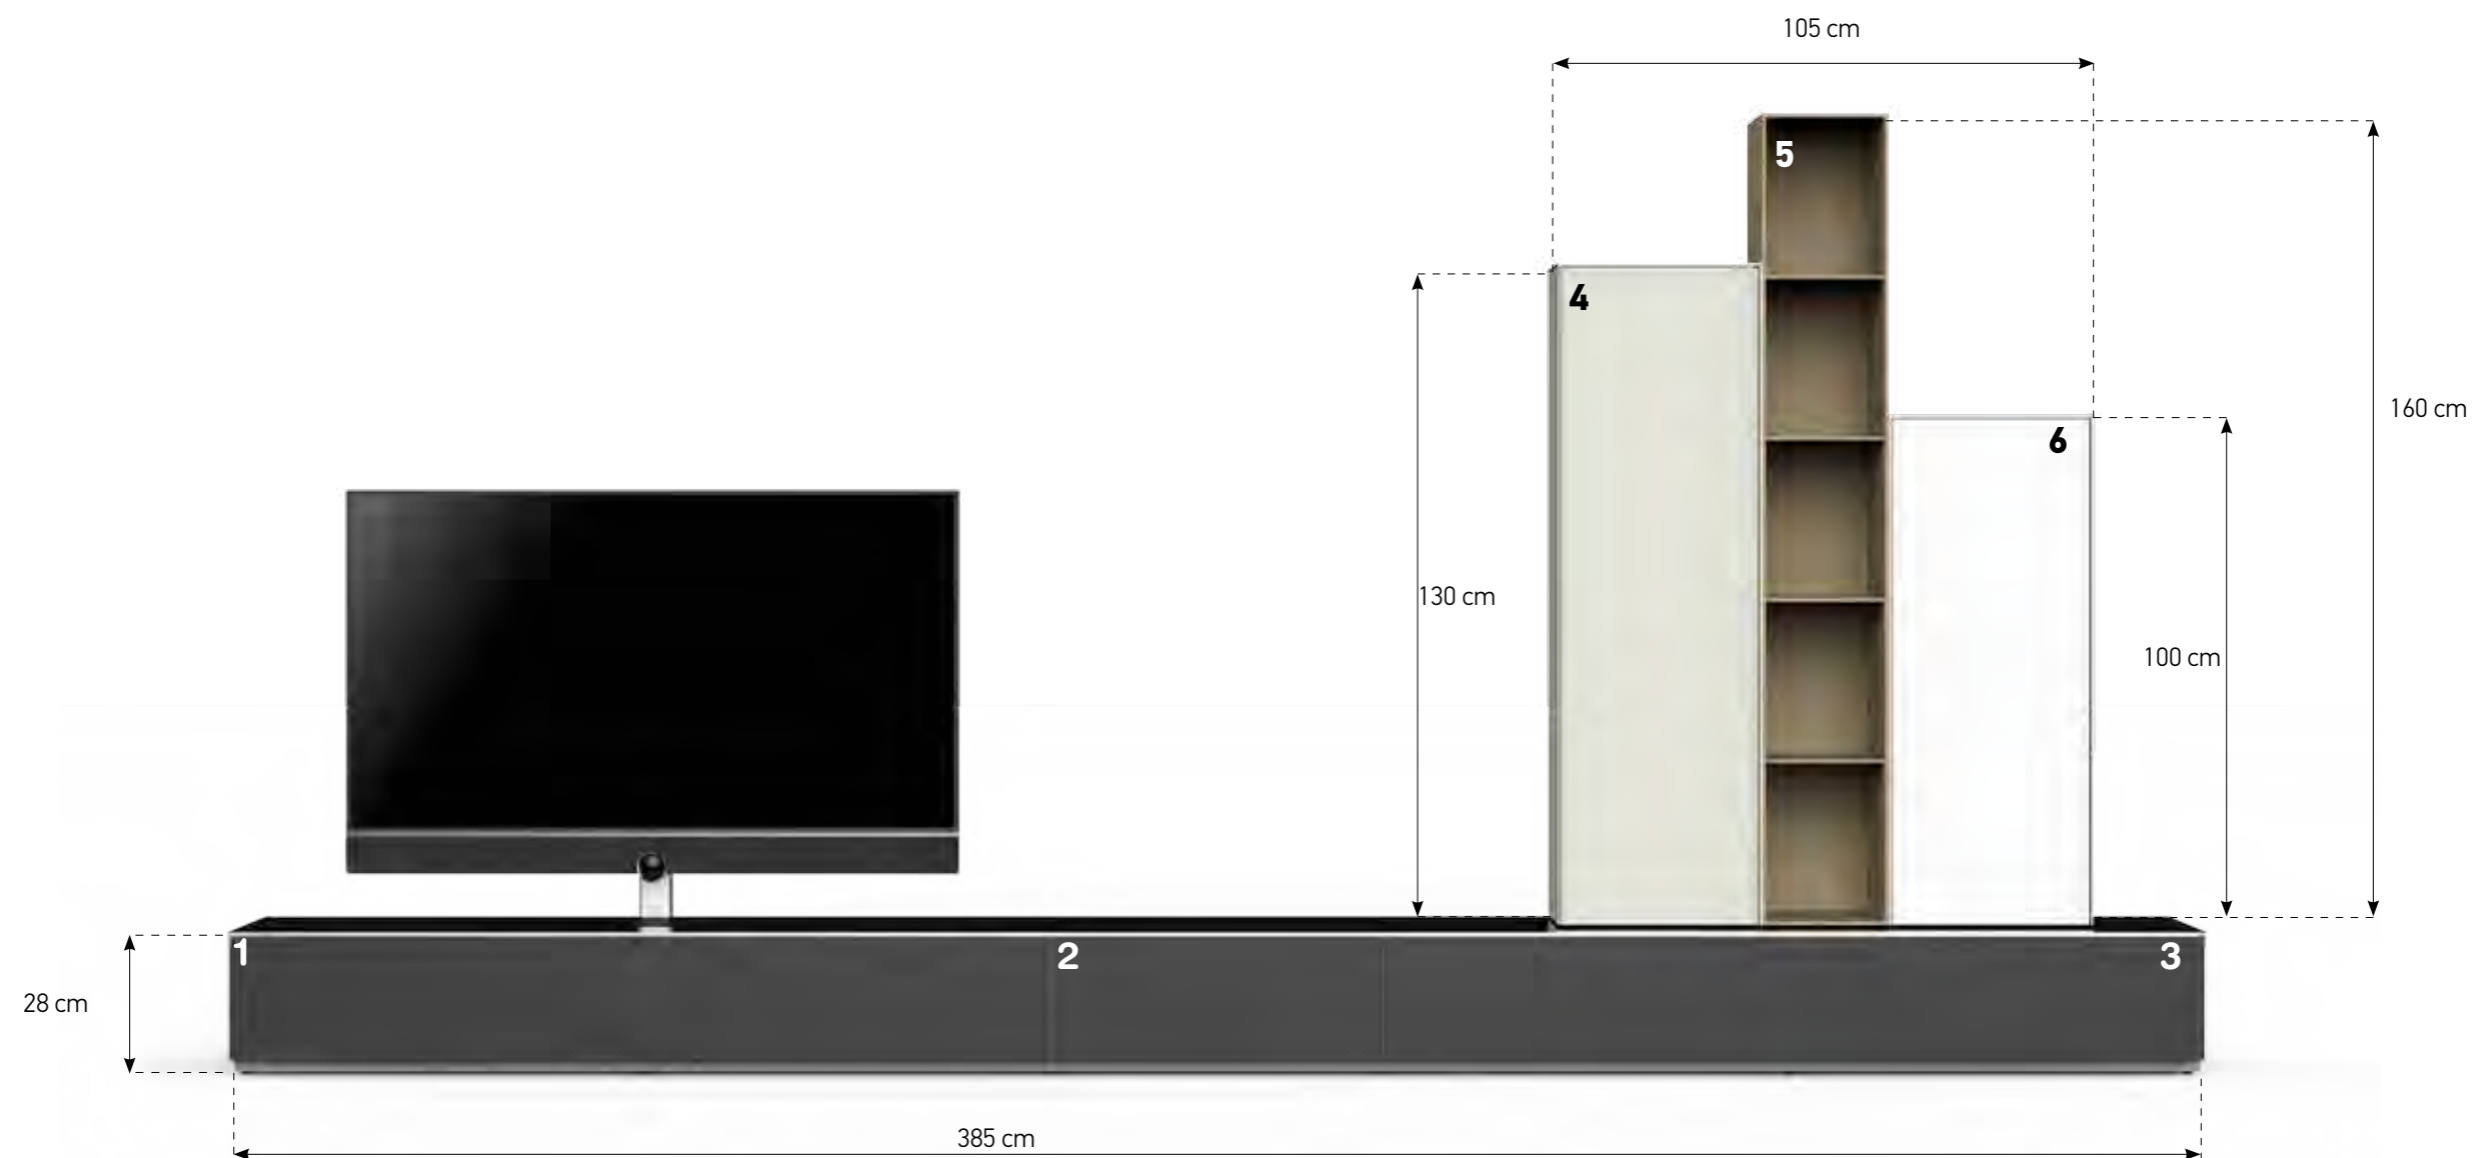

FLOOR CABINETS
160 x 40 CM (WITH HOLE)

160 x 40 CM (WITH HOLE & BRACKET)

FLOOR CABINETS
160 x 40 CM (WITHOUT HOLE)

160 x 25 CM (WITH HOLE)

160 x 25 CM (WITH HOLE & BRACKET)

160 x 25 CM (WITHOUT HOLE)

FLOOR CABINETS
130 x 40 CM (WITH HOLE)