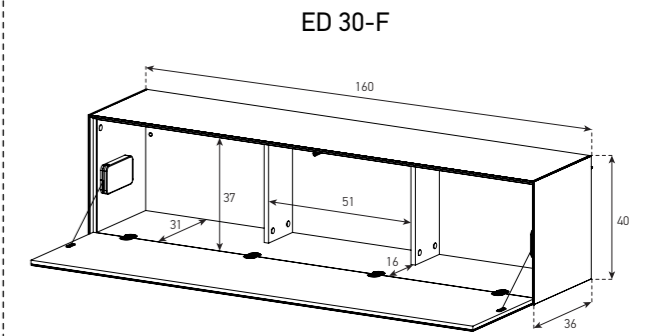

65 x 40 CM

FOR TURN TABLE

FOR MOBILE DEVICE

FLOOR CABINETS
65 x 25 CM

160 x 25 CM

WALL UNITS
160 x 40 CM

WALL UNITS
130 x 40 CM

ED 60-F