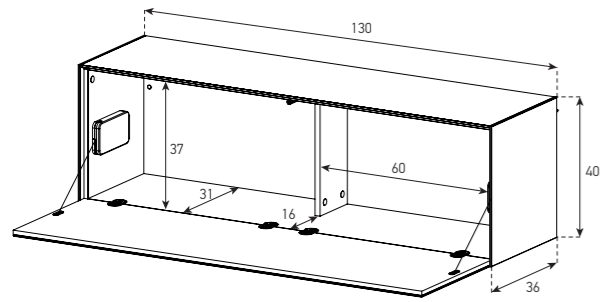

FLOOR CABINETS
130 x 40 CM (WITH HOLE & BRACKET)

FLOOR CABINETS
130 x 40 CM (WITHOUT HOLE)

FLOOR CABINETS
130 x 25 CM (WITH HOLE)

130 x 25 CM (WITH HOLE & BRACKET)

FLOOR CABINETS
130 x 25 CM (WITHOUT HOLE)

65 x 40 CM

FOR TURN TABLE

FOR MOBILE DEVICE

FLOOR CABINETS
65 x 25 CM

160 x 25 CM

WALL UNITS
160 x 40 CM

WALL UNITS
130 x 40 CM

ED 60-F