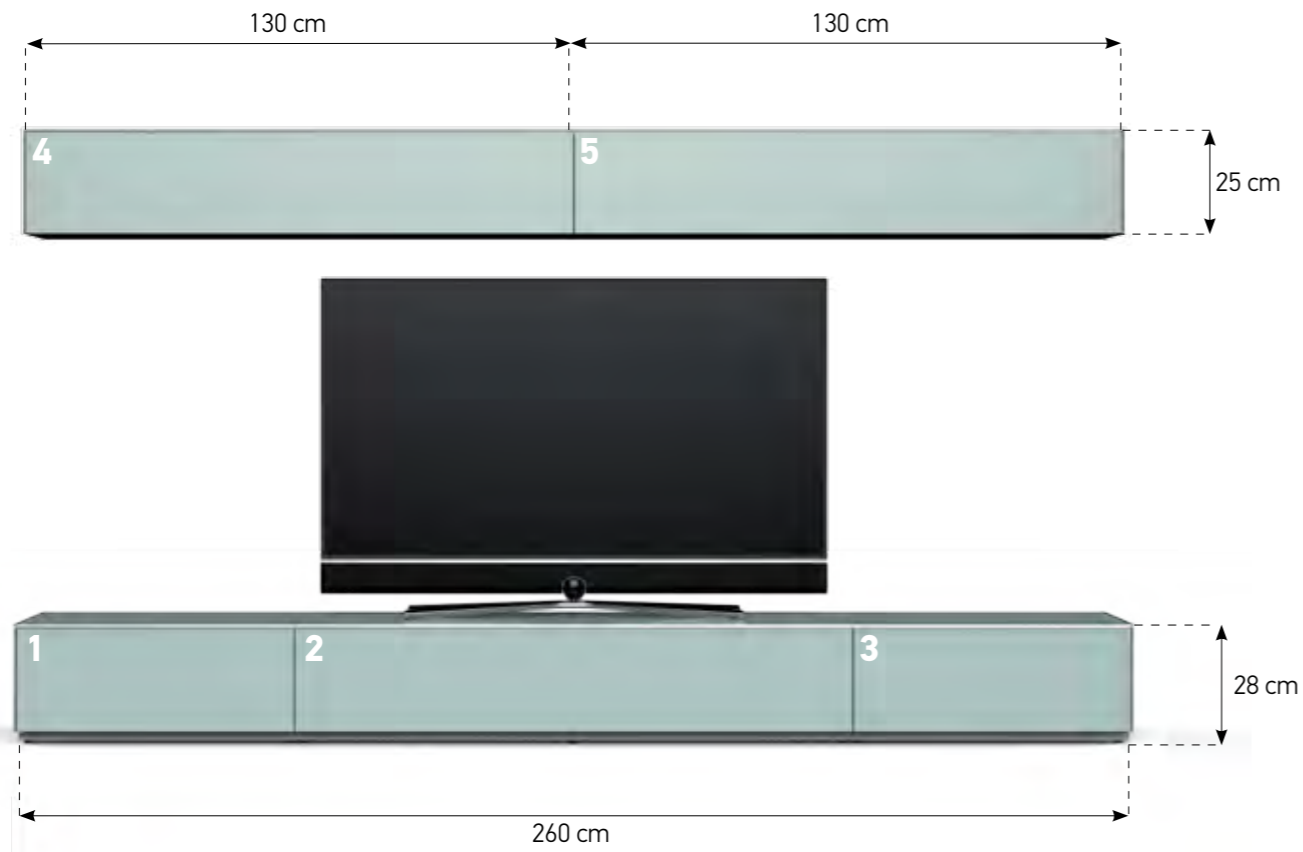

8.

- 1- EX25-F-PIT-PIT-2-B
- 2- EX15-D-PIT-PIT-2-D
- 3- EX25-D-PIT-PIT-2-C
- 4- ED65-F-PIT-PIT-B
- 5- ED65-F-PIT-PIT-C