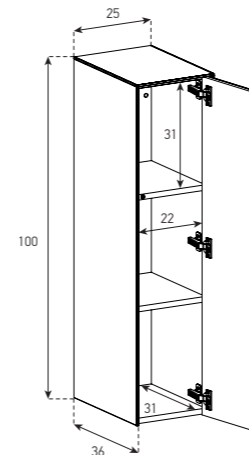

ED 66-TS (WITH CABLE MANAGEMENT)

WALL UNITS
65 x 40 CM

ED 50-F

ED 50-U

40 x 100 CM
ED 70-DR

40 x 130 CM
ED 80-DR

40 x 160 CM
ED 90-DR

65 x 25 CM

ED 55-F

25 x 100 CM
ED 75-DR

25 x 130 CM
ED 85-DR

25 x 160 CM
ED 95-DR

WALL UNITS

Open cabinets can be hang either vertical or horizontal
40 x 100 CM

OP 70

25 x 100 CM