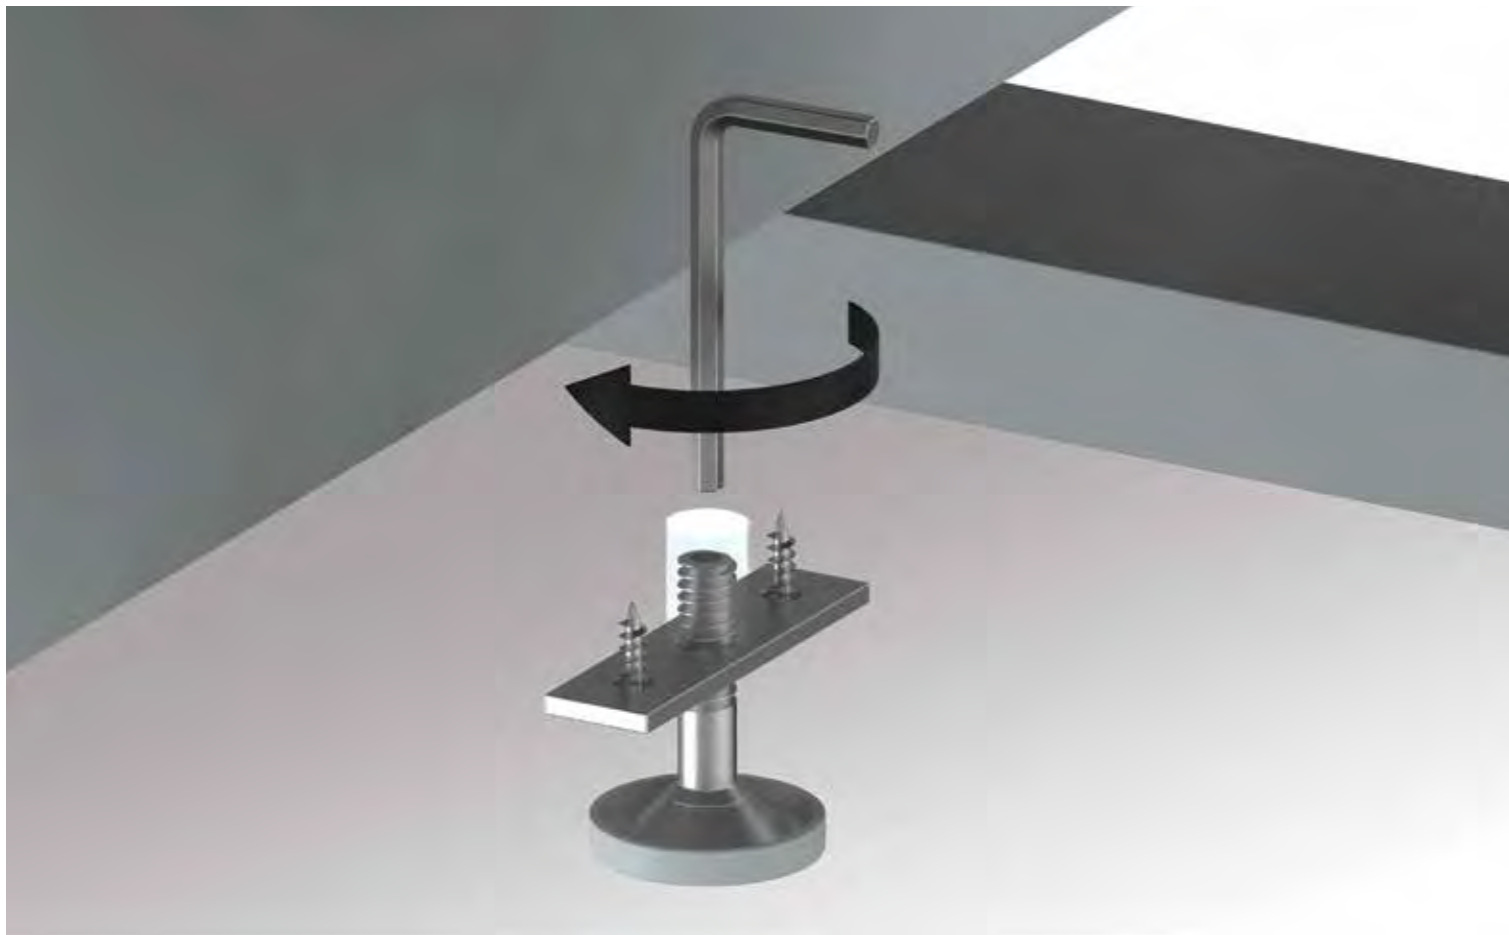

PUSH TO OPEN MECHANISM

ANODISED ALUMINIUM EDGES

Careful use of anodized aluminium profiles creates impact resistance edges.