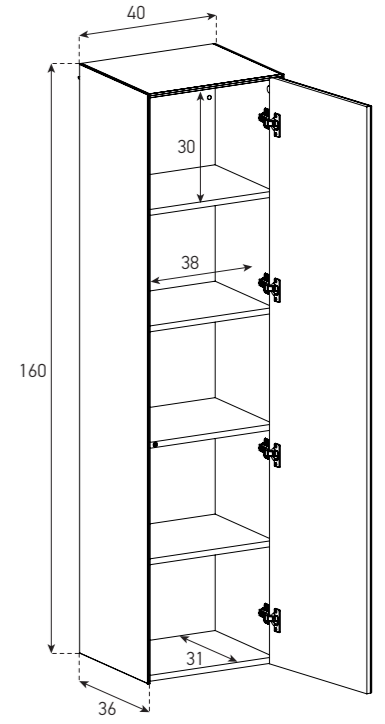

ED 66-TS (WITH CABLE MANAGEMENT)

WALL UNITS
65 x 40 CM

ED 50-F

ED 50-U

40 x 100 CM
ED 70-DR

40 x 130 CM
ED 80-DR

40 x 160 CM
ED 90-DR

65 x 25 CM

ED 55-F

25 x 100 CM
ED 75-DR

25 x 130 CM
ED 85-DR

25 x 160 CM
ED 95-DR

WALL UNITS

Open cabinets can be hang either vertical or horizontal
40 x 100 CM

OP 70

25 x 100 CM