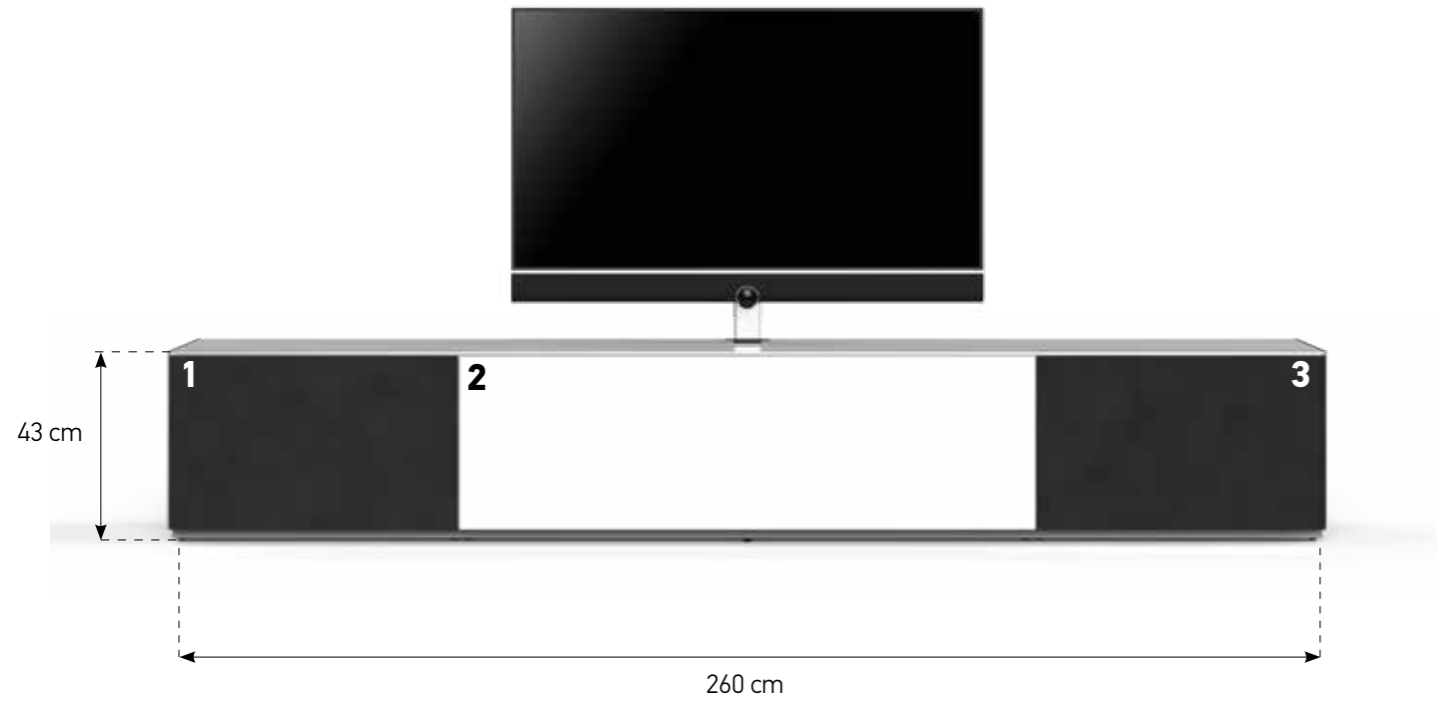

SAMPLE COMBINATIONS

1.

- 1- EX20-TS-WHT-BLK-2-B
- 2- EX11-F-WHT-WHT-2-D
- 3- EX20-TS-WHT-BLK-2-C