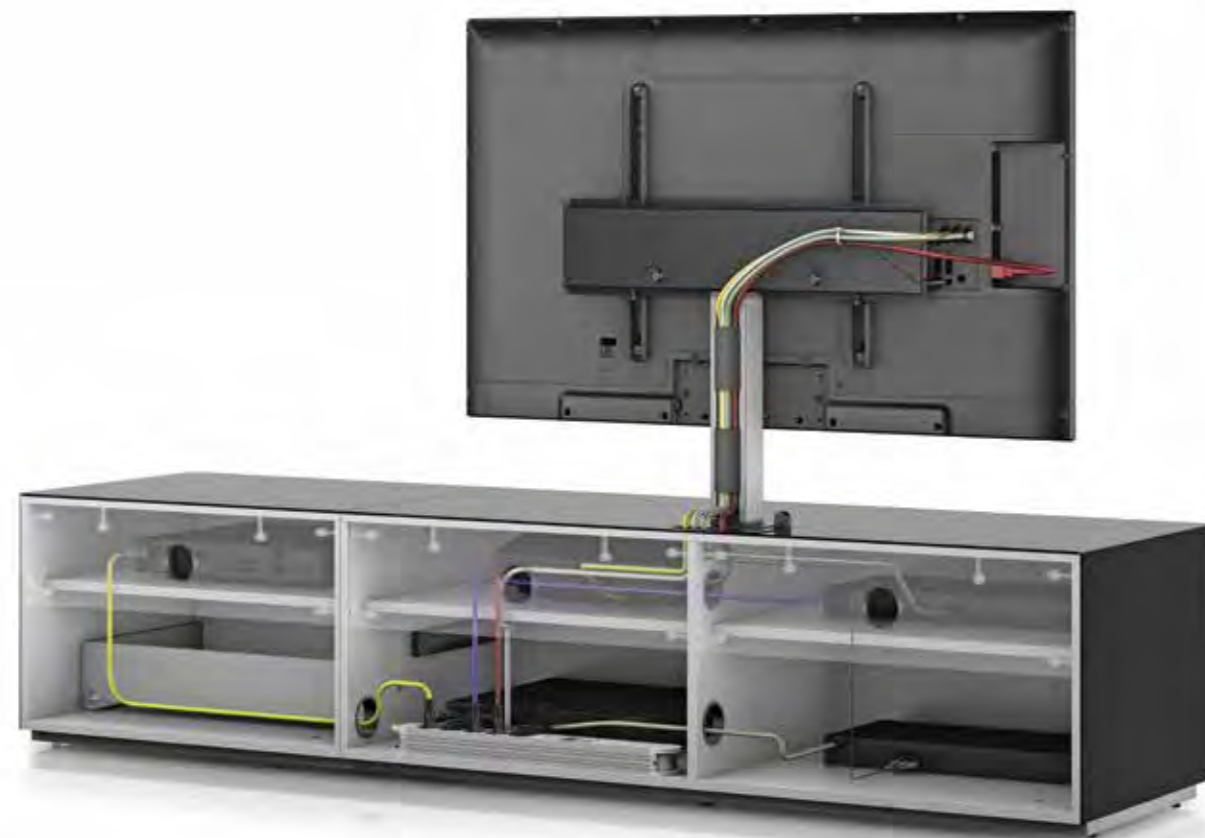

A sound bar, loudspeakers and subwoofers can be placed and operated, hidden from view, without affecting performance.

IR REPEATER

Control all your equipment with your remotes, yet keeping it out of sight. Our Infrared Repeater system relays remote control signals to your equipment within the cabinet.

ROTATING MOUNT

Brushed anodised aluminium profile is used for TV mounting and provides rotating and an integrated cable management system.

CABLE MANAGEMENT

Cables are an essential part of your system, but you don't want to see them. Multiple and discrete horizontal and vertical cable channels make for easy access for cabling through shelves whilst keeping them out of sight within the cabinet.