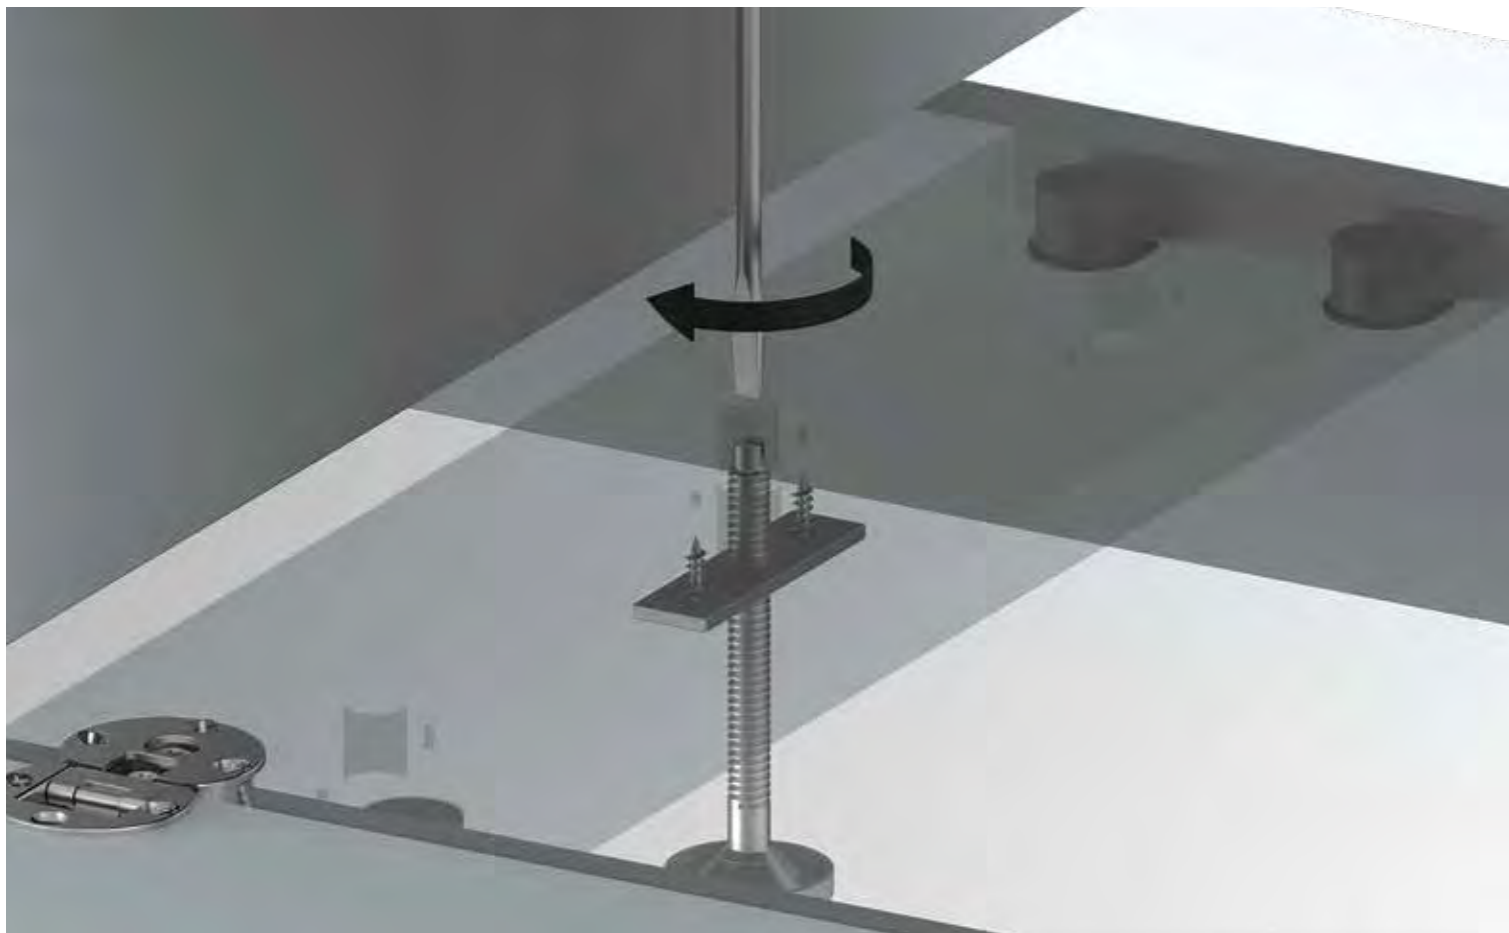

ROTATING MOUNT

Brushed anodised aluminium profile is used for TV mounting and provides rotating and an integrated cable management system.

CABLE MANAGEMENT

Cables are an essential part of your system, but you don't want to see them. Multiple and discrete horizontal and vertical cable channels make for easy access for cabling through shelves whilst keeping them out of sight within the cabinet.

CHOICE OF BASES

2 cm

8 cm

PUSH TO OPEN MECHANISM

ANODISED ALUMINIUM EDGES

Careful use of anodized aluminium profiles creates impact resistance edges.

ADJUSTABLE LEVELLING FEET

COLOR VARIABLES