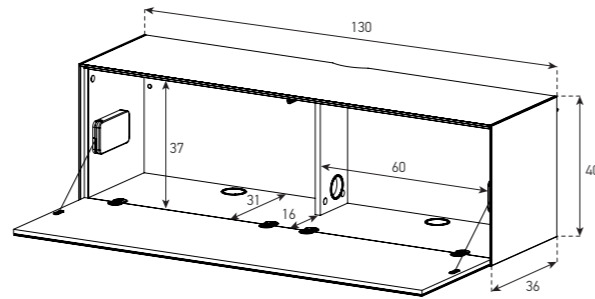

ED 61-F (WITH CABLE MANAGEMENT)